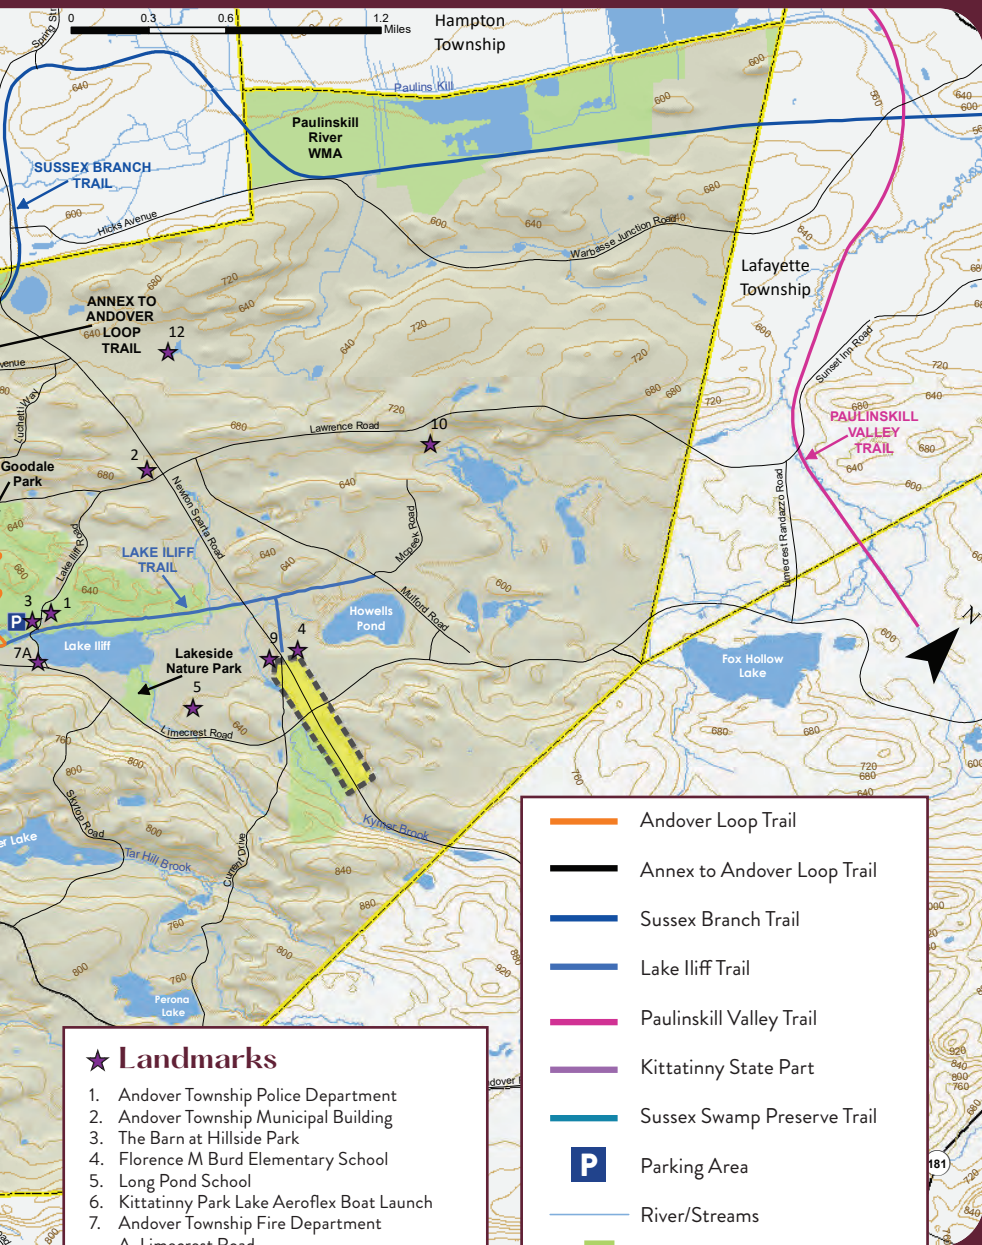

★ Landmarks

1. Andover Township Police Department
2. Andover Township Municipal Building
3. The Barn at Hillside Park
4. Florence M Burd Elementary School
5. Long Pond School
6. Kittatinny Park Lake Aeroflex Boat Launch
7. Andover Township Fire Department
  - A. Limecrest Road
  - B. Mt. Nebo Road
8. Aeroflex Airport
9. Rolling Greens Golf Club
10. Farmstead Golf Course and Country Club
11. Lakeland Emergency Squad
12. Newton Country Club
13. NJ Forest Fire Service
14. Kittatinny State Park Police
15. Kittatinny State Park Visitor Center

- Andover Loop Trail
- Annex to Andover Loop Trail
- Sussex Branch Trail
- Lake Illiff Trail
- Paulinskill Valley Trail
- Kittatinny State Part
- Sussex Swamp Preserve Trail
- Parking Area
- River/Streams
- Preserved Lands
- Water Body
- Topographic Terrains
- Business Districts
- Municipal Boundaries

Map Prepared May 2, 2019
BY THE LAND CONSERVANCY OF NEW JERSEY